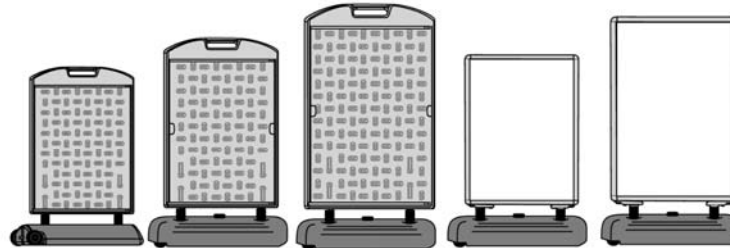

Wind Sign	Wind Sign II	Wind Sign Deluxe	Wind Sign II	Wind Sign Deluxe
22" x 28"	24" x 36"	28" x 44"	24" x 36"	28" x 44"
Quick-Change™ Frame	Quick-Change™ Frames		Snap Frames	
Colors:	Colors:	Colors:	Colors:	Colors: