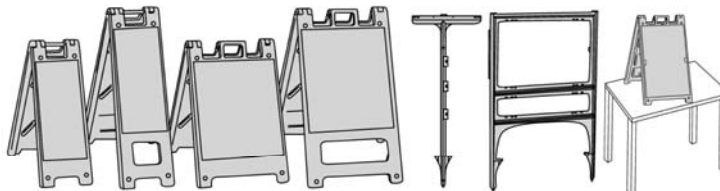

Minicade®	Narrowcade®	Squarecade 36™	Squarecade 45™	T-cade™	Realicade®	Mini Signicade® Deluxe
12" x 24"	12" x 24"	24" x 24"	24" x 24"	Various	24" x 18" w/ rider 24" x 6"	Countertop Frame 8.5" x 11"
Colors:	Colors:	Colors:	Colors:	Colors:	Colors:	Colors: