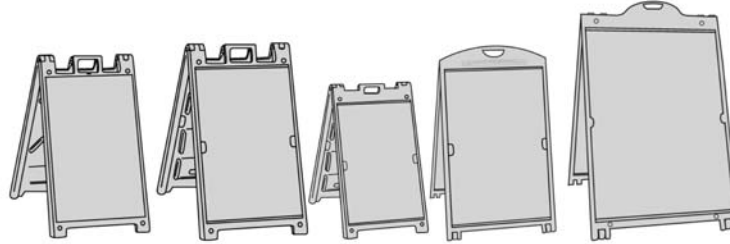

<p><b>Resists Head-On Winds</b></p> <ul style="list-style-type: none"> <li>Coil springs resist strong winds and return the sign to an upright position</li> </ul> <p><b>Change Signs Quickly and Easily</b></p> <ul style="list-style-type: none"> <li>Snap open, place graphic, snap close</li> </ul> <p><b>Aluminum Frame</b></p> <ul style="list-style-type: none"> <li>Silver Satin Frame, Rounded Corners</li> <li>Sleek and narrow to maximize viewing area</li> </ul> <p><b>Enclosed Top and Sides for Moisture Resistance</b></p> <p><b>PVC Clear Protective Cover</b></p> <ul style="list-style-type: none"> <li>Clear protective cover is included</li> <li>When used outdoors, weatherproof sign material should be used. (e.g. Polystyrene)</li> </ul> <p><b>Plastic Base has Two Built-in Wheels</b></p> <p><b>Plastic Base can be filled with dry sand</b></p> <p><b>Available Accessories</b></p> <ul style="list-style-type: none"> <li>Message Board – ask for more info.</li> <li>Magnetic Board – ask for more info.</li> <li>Marker / Chalk Board – ask for more info.</li> </ul>	 <p><small>Snap Open, Place Graphic, Snap Close</small></p>	  
---	--	---

## Inserts Printing

- Stock Choices:**
  - 4mm White Coroplast (Corrugated Plastic Board)
  - 0.020" Polystyrene (Thin Plastic Board)
- Printing:** Full Color, 1 Sided, 2 Boards Per Set

Description	24" x 36"	28" x 44"
Printing – First Set	89.50 / set	126.00 / set
Printing – Additional Set	79.00 / set	115.50 / set
Add 1-Sided Lamination	Add 13.50 / set	Add 18.50 / set
Artwork (if required)	65.00 Per Hour. Minimum 40.00.	

See Next Page for More Information...

**Plasticade Complete Line**

**Call for Details**

(\*may not have stock for all items)

Signicade®	Signicade® Deluxe	Signicade® MDX	The Metropolitan™	The Billboard™
24" x 36"	24" x 36"	18" x 24"	24" x 36" w/ rider 26.5" x 9" or larger & Side Signs	36" x 48" w/ rider 38.5" x 10" or larger & Side Signs
Colors:	Colors:	Colors:	Colors:	Colors: