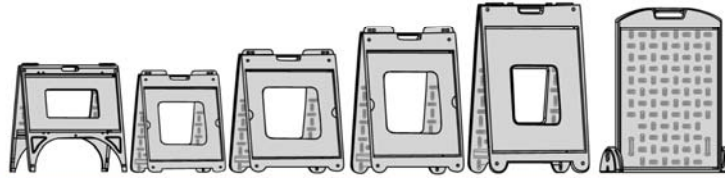

## Inserts Printing

- Stock Choices:**
  - 4mm White Coroplast (Corrugated Plastic Board)
  - 0.020" Polystyrene (Thin Plastic Board)
- Printing:** Full Color, 1 Sided, 2 Boards Per Set

Description	24" x 36"	28" x 44"
Printing – First Set	89.50 / set	126.00 / set
Printing – Additional Set	79.00 / set	115.50 / set
Add 1-Sided Lamination	Add 13.50 / set	Add 18.50 / set
Artwork (if required)	65.00 Per Hour. Minimum 40.00.	

See Next Page for More Information...

**Plasticade Complete Line**

**Call for Details**

(\*may not have stock for all items)

Signicade®	Signicade® Deluxe	Signicade® MDX	The Metropolitan™	The Billboard™
24" x 36"	24" x 36"	18" x 24"	24" x 36" w/ rider 26.5" x 9" or larger & Side Signs	36" x 48" w/ rider 38.5" x 10" or larger & Side Signs
Colors:	Colors:	Colors:	Colors:	Colors: