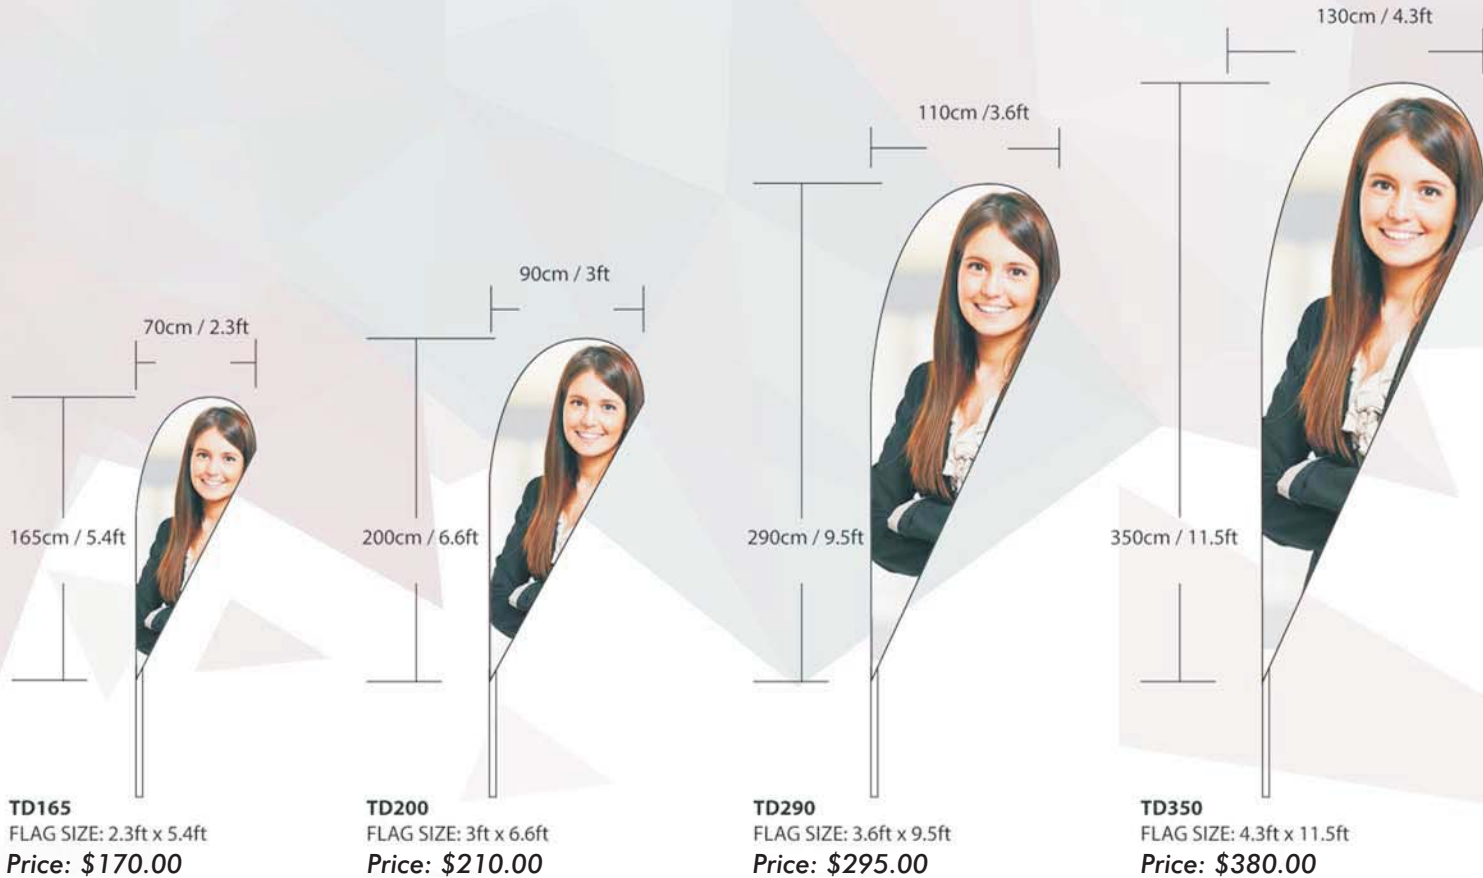

TEARDROP FLAGS

FULL COLOUR PRINTING

ALL PRICES INCLUDE SINGLE SIDED PRINTING WITH A GROUND SPIKE OR CROSS BASE

DOUBLE SIDED PRINTING AVAILABLE UPON REQUEST

MINIMUM ORDER: 2 PIECES

*THIS PRODUCT IS NOT DESIGNED FOR USE UNDER HIGH WIND CONDITION

CET Productions

112 - 11786 River Road

Richmond, BC V6X 3Z3

T: 604-270-0318 / 1-866-898-1232

F: 604-270-3210

E: cet@cetproductions.bc.ca

- $31.50
- **GROUND SPIKE**
- $31.50
- **CROSS BASE**
- $73.50
- **FLAT BASE**
- $73.50
- **CAR TYPE BASE**
- $52.50
- **UPRIGHT WALL BRACKET**
- $52.50
- **GROUND BRACKET**
- $52.50
- **ANGLED WALL BRACKET**
- $16.00
- **WATER BAG**

*Double Sided Printing - Add 50%