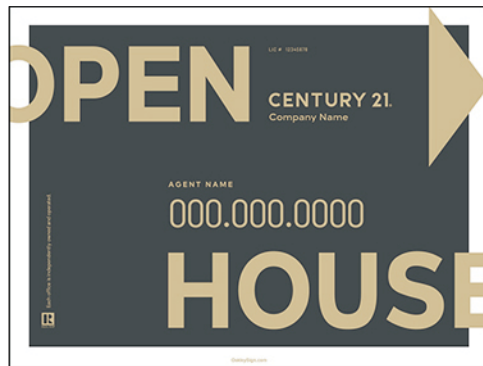

☐ C21-2418D-3B-OH