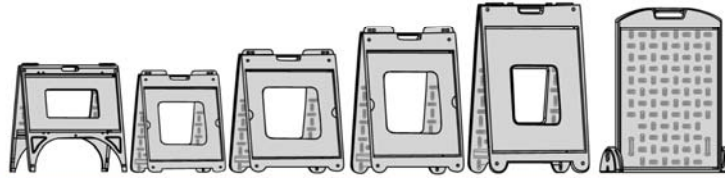

Inserts Printing

- Stock Choices:**
 - 4mm White Coroplast (Corrugated Plastic Board)
 - 0.020" Polystyrene (Thin Plastic Board)
- Printing:** Full Color, 1 Sided, 2 Boards Per Set

Description	24" x 36"	28" x 44"
Printing – First Set	95.50 / set	132.50 / set
Printing – Additional Set	84.50 / set	117.50 / set
Add 1-Sided Lamination	Add 34.00 / set	Add 48.50 / set
Artwork (if required)	65.00 Per Hour. Minimum 40.00.	

See Next Page for More Information...

Plasticade Complete Line

Call for Details

(*may not have stock for all items)

Signicade®	Signicade® Deluxe	Signicade® MDX	The Metropolitan™	The Billboard™
24" x 36"	24" x 36"	18" x 24"	24" x 36" w/ rider 26.5" x 9" or larger & Side Signs	36" x 48" w/ rider 38.5" x 10" or larger & Side Signs
Colors:	Colors:	Colors:	Colors:	Colors: