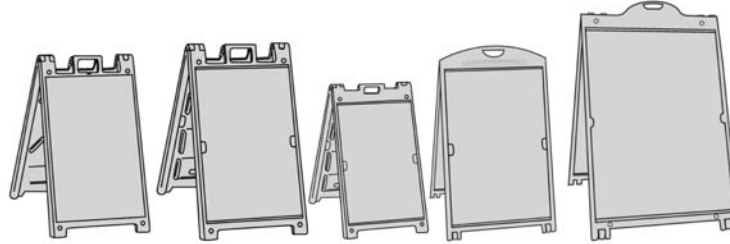

<p>Resists Head-On Winds</p> <ul style="list-style-type: none"> Coil springs resist strong winds and return the sign to an upright position <p>Change Signs Quickly and Easily</p> <ul style="list-style-type: none"> Snap open, place graphic, snap close <p>Aluminum Frame</p> <ul style="list-style-type: none"> Silver Satin Frame, Rounded Corners Sleek and narrow to maximize viewing area <p>Enclosed Top and Sides for Moisture Resistance</p> <p>PVC Clear Protective Cover</p> <ul style="list-style-type: none"> Clear protective cover is included When used outdoors, weatherproof sign material should be used. (e.g. Polystyrene) <p>Plastic Base has Two Built-in Wheels</p> <p>Plastic Base can be filled with dry sand</p> <p>Available Accessories</p> <ul style="list-style-type: none"> Message Board – ask for more info. Magnetic Board – ask for more info. Marker / Chalk Board – ask for more info. 	 <p><small>Snap Open, Place Graphic, Snap Close</small></p>	 
---	--	---

Inserts Printing

- Stock Choices:**
 - 4mm White Coroplast (Corrugated Plastic Board)
 - 0.020" Polystyrene (Thin Plastic Board)
- Printing:** Full Color, 1 Sided, 2 Boards Per Set

Description	24" x 36"	28" x 44"
Printing – First Set	95.50 / set	132.50 / set
Printing – Additional Set	84.50 / set	117.50 / set
Add 1-Sided Lamination	Add 34.00 / set	Add 48.50 / set
Artwork (if required)	65.00 Per Hour. Minimum 40.00.	

See Next Page for More Information...

Plasticade Complete Line

Call for Details

(*may not have stock for all items)

Signicade®	Signicade® Deluxe	Signicade® MDX	The Metropolitan™	The Billboard™
24" x 36"	24" x 36"	18" x 24"	24" x 36" w/ rider 26.5" x 9" or larger & Side Signs	36" x 48" w/ rider 38.5" x 10" or larger & Side Signs
Colors:	Colors:	Colors:	Colors:	Colors: