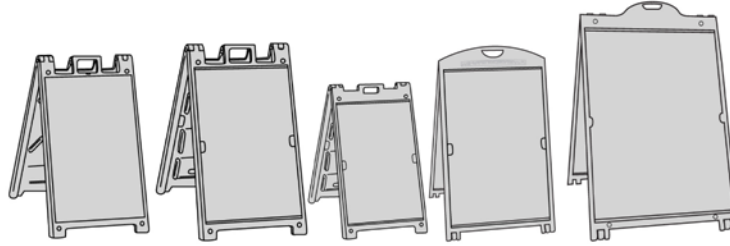

Plastic Base can be filled with dry sand

Available Accessories

- Message Board – ask for more info.
- Magnetic Board – ask for more info.
- Marker / Chalk Board – ask for more info.

Snap Open, Place Graphic, Snap Close

Inserts Printing

- **Stock Choices:**
 - 4mm White Coroplast (Corrugated Plastic Board)
 - 0.020" Polystyrene (Thin Plastic Board)
- **Printing:** Full Color, 1 Sided, 2 Boards Per Set

Description	24" x 36"	28" x 44"
Printing – First Set	105.00 / set	146.00 / set
Printing – Additional Set	95.00 / set	129.50 / set
Add 1-Sided Lamination	Add 37.50 / set	Add 53.50 / set
Artwork (if required)	70.00 Per Hour. Minimum 45.00.	

See Next Page for More Information...

Plasticade Complete Line

Call for Details

(*may not have stock for all items)

Signicade®	Signicade® Deluxe	Signicade® MDX	The Metropolitan™	The Billboard™
24" x 36"	24" x 36"	18" x 24"	24" x 36" w/ rider 26.5" x 9" or larger & Side Signs	36" x 48" w/ rider 38.5" x 10" or larger & Side Signs
Colors:	Colors:	Colors:	Colors:	Colors: