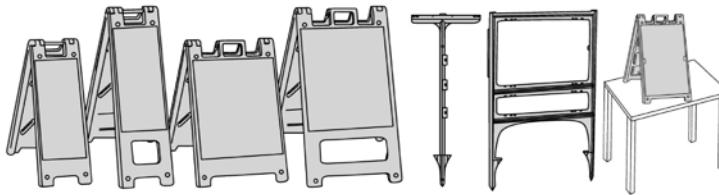

Minicade®	Narrowcade®	Squarecade 36™	Squarecade 45™	T-cade™	Realicade®	Mini Signicade® Deluxe
12" x 24"	12" x 24"	24" x 24"	24" x 24"	Various	24" x 18" w/ rider 24" x 6"	Countertop Frame 8.5" x 11"
Colors:		Colors:		Colors:	Colors:	Colors: