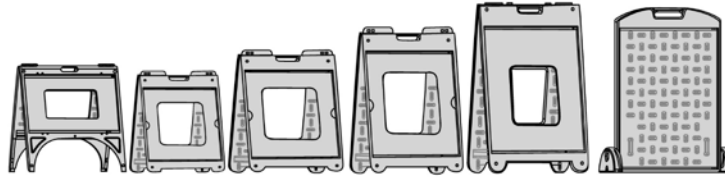

Inserts Printing

- **Stock Choices:**
 - 4mm White Coroplast (Corrugated Plastic Board)
 - 0.020" Polystyrene (Thin Plastic Board)
- **Printing:** Full Color, 1 Sided, 2 Boards Per Set

Description	24" x 36"	28" x 44"
Printing – First Set	105.00 / set	146.00 / set
Printing – Additional Set	95.00 / set	129.50 / set
Add 1-Sided Lamination	Add 37.50 / set	Add 53.50 / set
Artwork (if required)	70.00 Per Hour. Minimum 45.00.	

See Next Page for More Information...

Plasticade Complete Line

Call for Details

(*may not have stock for all items)

Signicade®	Signicade® Deluxe	Signicade® MDX	The Metropolitan™	The Billboard™
24" x 36"	24" x 36"	18" x 24"	24" x 36" w/ rider 26.5" x 9" or larger & Side Signs	36" x 48" w/ rider 38.5" x 10" or larger & Side Signs
Colors:	Colors:	Colors:	Colors:	Colors: