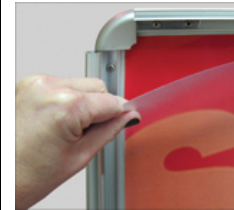

Resists Head-On Winds

- Coil springs resist strong winds and return the sign to an upright position

Change Signs Quickly and Easily

- Snap open, place graphic, snap close

Aluminum Frame

- Silver Satin Frame, Rounded Corners
- Sleek and narrow to maximize viewing area

Enclosed Top and Sides for Moisture Resistance

PVC Clear Protective Cover

- Clear protective cover is included
- When used outdoors, weatherproof sign material should be used. (e.g. Polystyrene)

Plastic Base has Two Built-in Wheels

Plastic Base can be filled with dry sand

Available Accessories

- Message Board – ask for more info.
- Magnetic Board – ask for more info.
- Marker / Chalk Board – ask for more info.

Snap Open, Place Graphic, Snap Close