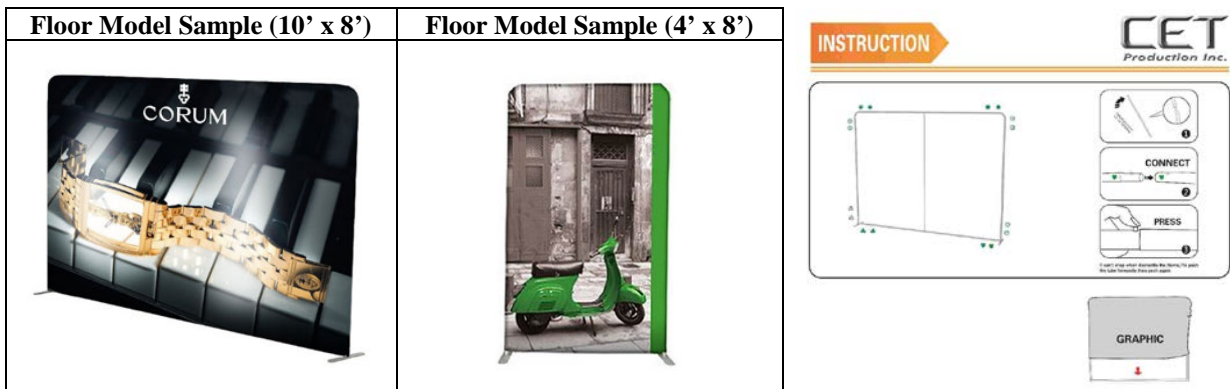

Tension Fabric Display

- *Tension Fabric Display System is different from traditional expandable type pop ups. Very simple lightweight framework that clicks together effortlessly. The high quality fabric print simply slips over the frame and is zipped tight giving the display a wrinkle free stylish organic look.*
- **Product Features:**
 - *Variety of Shapes and Sizes*
 - *1 ¼” Clear Anodized Aluminum Interlocking Tubes*
 - *Seamless Wrinkle Free Pillow Case Mounting Stretch Fabric with Industrial Zipper*
 - *Portable Carrying Case*
 - *Ease of Assembly*
 - *Lightweight; Stable*

Regular Shape:

Floor Models:

Size (width x height)	Frame with Printing (1 Sided)	Frame Only
Approx. (3’ x 8’) Actual (94cm x 229cm)	770.00	470.00
Approx. (4’ x 8’) Actual (125.2cm x 229cm)	825.00	490.00
Approx. (8’ x 8’) Actual (248cm x 229cm)	1165.00	520.00
Approx. (10’ x 8’) Actual (296cm x 229cm)	1335.00	595.00
Approx. (20’ x 8’) Approx. (590cm x 229cm)	1700.00	685.00