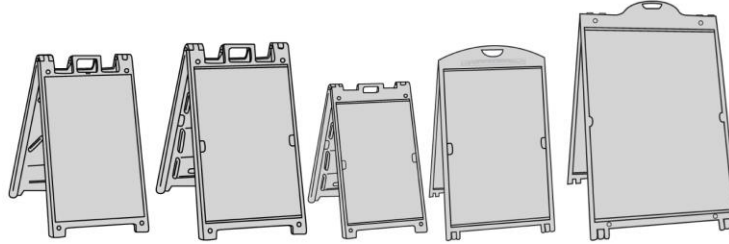

Inserts Printing

- **Stock Choices:**
 - 4mm White Coroplast (Corrugated Plastic Board)
 - 0.020" Polystyrene (Thin Plastic Board)
- **Printing:** Full Color, 1 Sided, 2 Boards Per Set

Description	24" x 36"	28" x 44"
Printing – First Set	120.00 / set	170.00 / set
Printing – Additional Set	110.00 / set	150.00 / set
Add 1-Sided Lamination	Add 45.00 / set	Add 62.50 / set
Artwork (if required)	85.00 Per Hour. Minimum 55.00.	

See Next Page for More Information...

Plasticade Complete Line

Call for Details

(*may not have stock for all items)

Signicade®	Signicade®Deluxe	Signicade®MDX	The Metropolitan™	The Billboard™
24" x 36"	24" x 36"	18" x 24"	24" x 36" w/ rider 26.5" x 9" or larger & Side Signs	36" x 48" w/ rider 38.5" x 10" or larger & Side Signs
Colors:	Colors:	Colors:	Colors:	Colors: