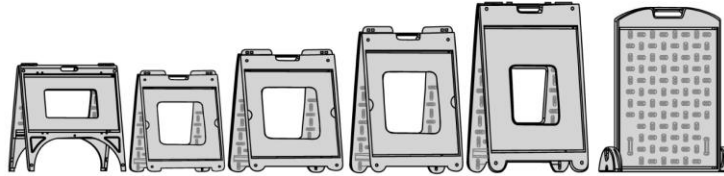

Inserts Printing

- **Stock Choices:**
 - 4mm White Coroplast (Corrugated Plastic Board)
 - 0.020" Polystyrene (Thin Plastic Board)
- **Printing:** Full Color, 1 Sided, 2 Boards Per Set

Description	24" x 36"	28" x 44"
Printing – First Set	120.00 / set	170.00 / set
Printing – Additional Set	110.00 / set	150.00 / set
Add 1-Sided Lamination	Add 45.00 / set	Add 62.50 / set
Artwork (if required)	85.00 Per Hour. Minimum 55.00.	

See Next Page for More Information...

Plasticade Complete Line

Call for Details

(*may not have stock for all items)

Signicade®	Signicade®Deluxe	Signicade®MDX	The Metropolitan™	The Billboard™
24" x 36"	24" x 36"	18" x 24"	24" x 36" w/ rider 26.5" x 9" or larger & Side Signs	36" x 48" w/ rider 38.5" x 10" or larger & Side Signs
Colors:	Colors:	Colors:	Colors:	Colors: