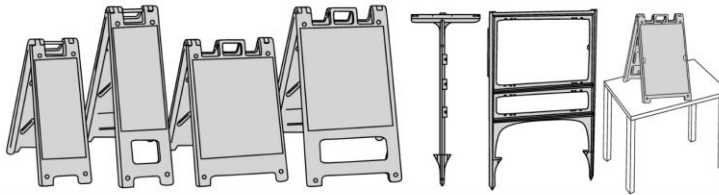

Minicade®	Narrowcade®	Squarecade 36™	Squarecade 45™	T-cade™	Realicade®	Mini Signicade®Deluxe
12" x 24"	12" x 24"	24" x 24"	24" x 24"	Various	24" x 18" w/ rider 24" x 6"	Countertop Frame 8.5" x 11"
Colors:	Colors:	Colors:	Colors:	Colors:	Colors:	Colors: