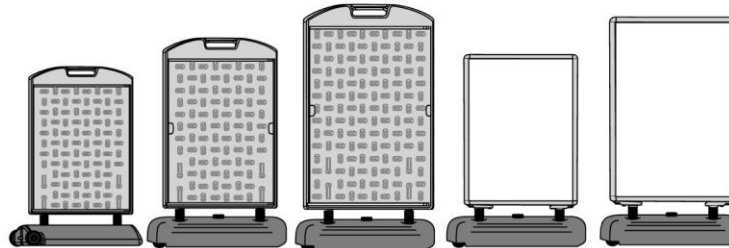

Wind Sign	Wind Sign II	Wind Sign Deluxe	Wind Sign II	Wind Sign Deluxe
22" x 28"	24" x 36"	28" x 44"	24" x 36"	28" x 44"
Quick-Change™ Frame	Quick-Change™ Frames		Snap Frames	
Colors:	Colors:	Colors:	Colors:	Colors: